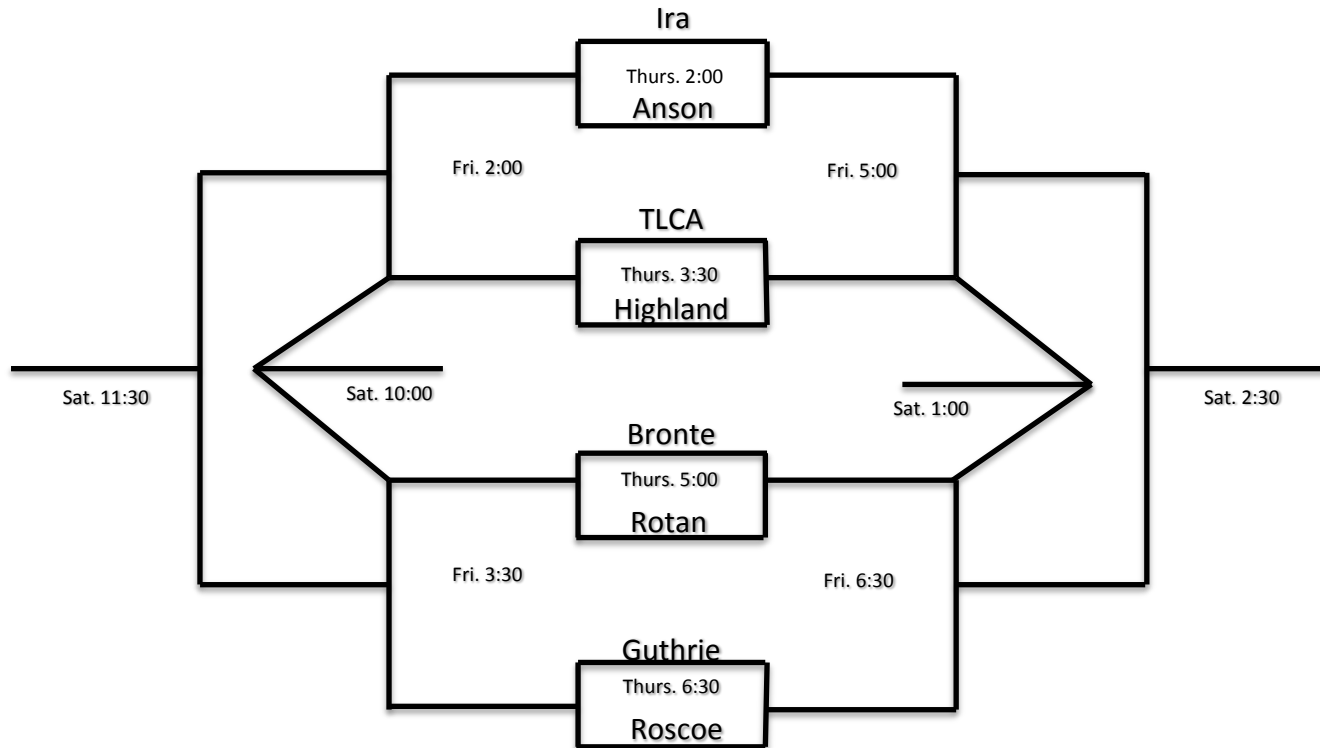

2015
Blackland Divide Invitational
Tournament
December 10,11,12

The top team will be **Visitors** and wear **Dark**.

The bottom team will be **Home** and wear **White**.

Visiting teams will be in dressing rooms 1 & 3.

Home teams will be in dressing rooms 2 & 4.