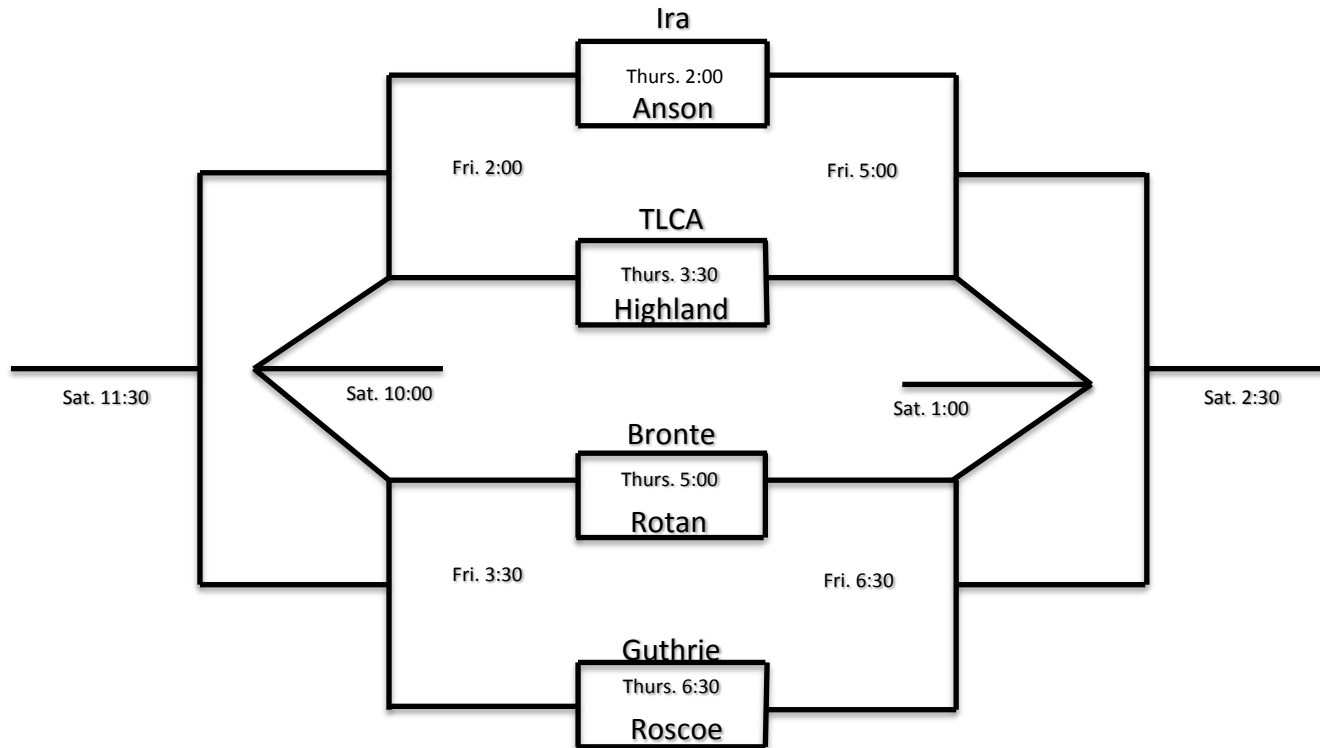

2014
Blackland Divide Invitational
Tournament
December 11,12,13

The top team will be **Visitors** and wear **Dark**.

The bottom team will be **Home** and wear **White**.

Visiting teams will be in dressing rooms 1 & 3.

Home teams will be in dressing rooms 2 & 4.