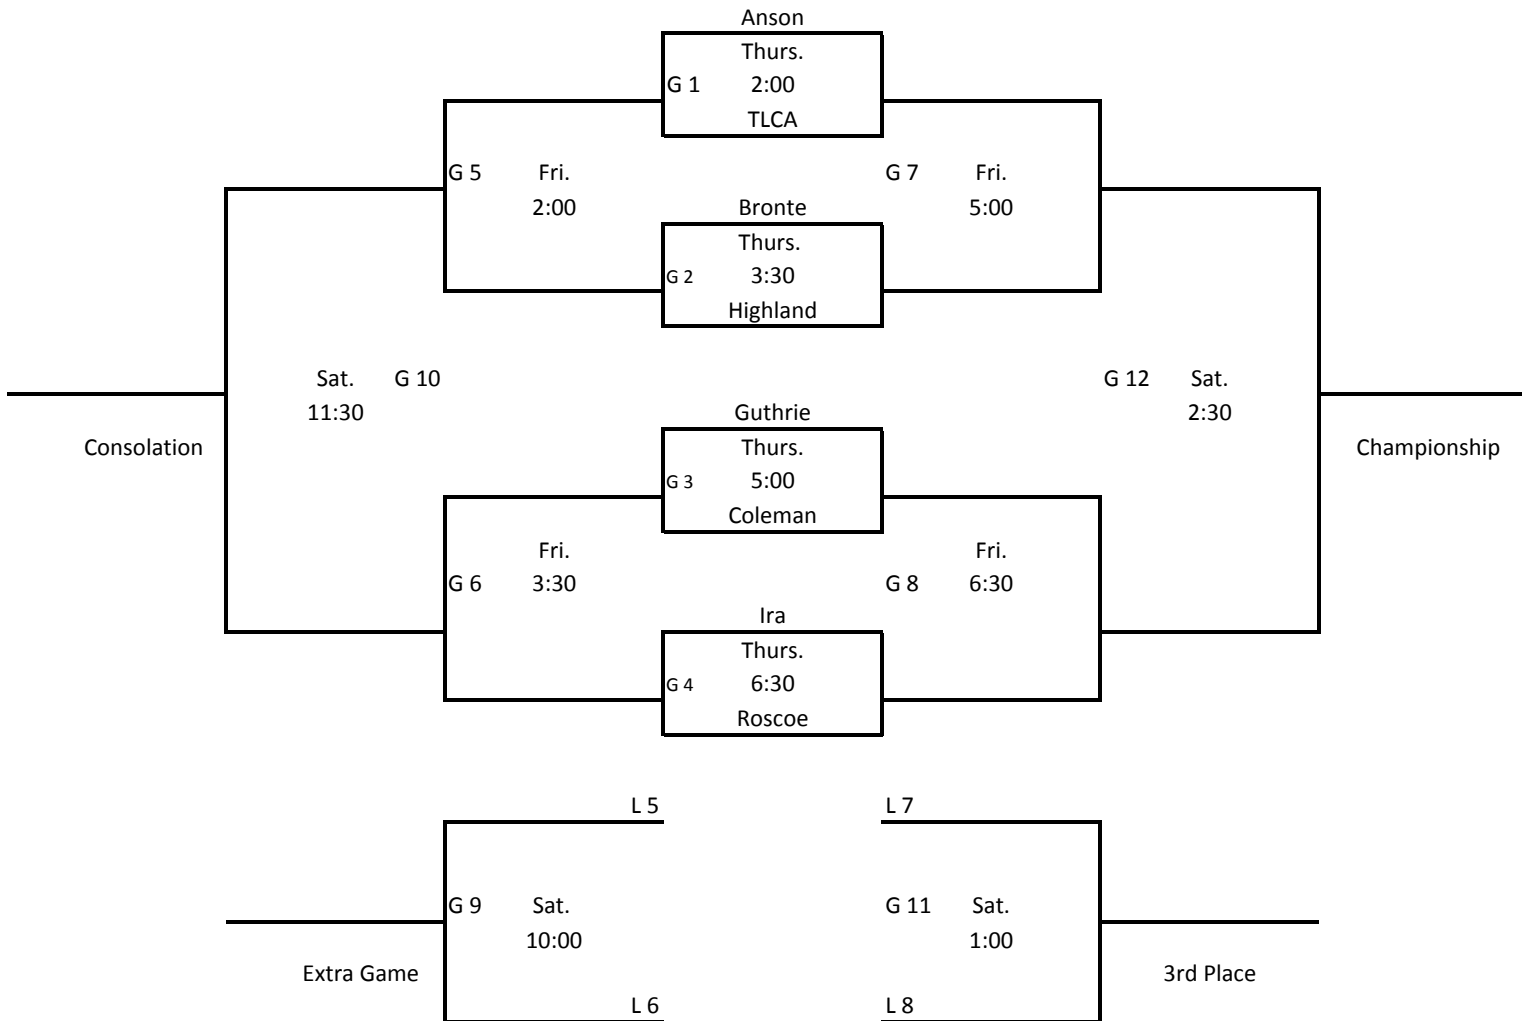

2016 Blackland Divide Invitational
Tournament
December 8,9,10

The **top** team will be **Visitors** and wear **Dark**.

The **bottom** team will be **Home** and wear **White**.