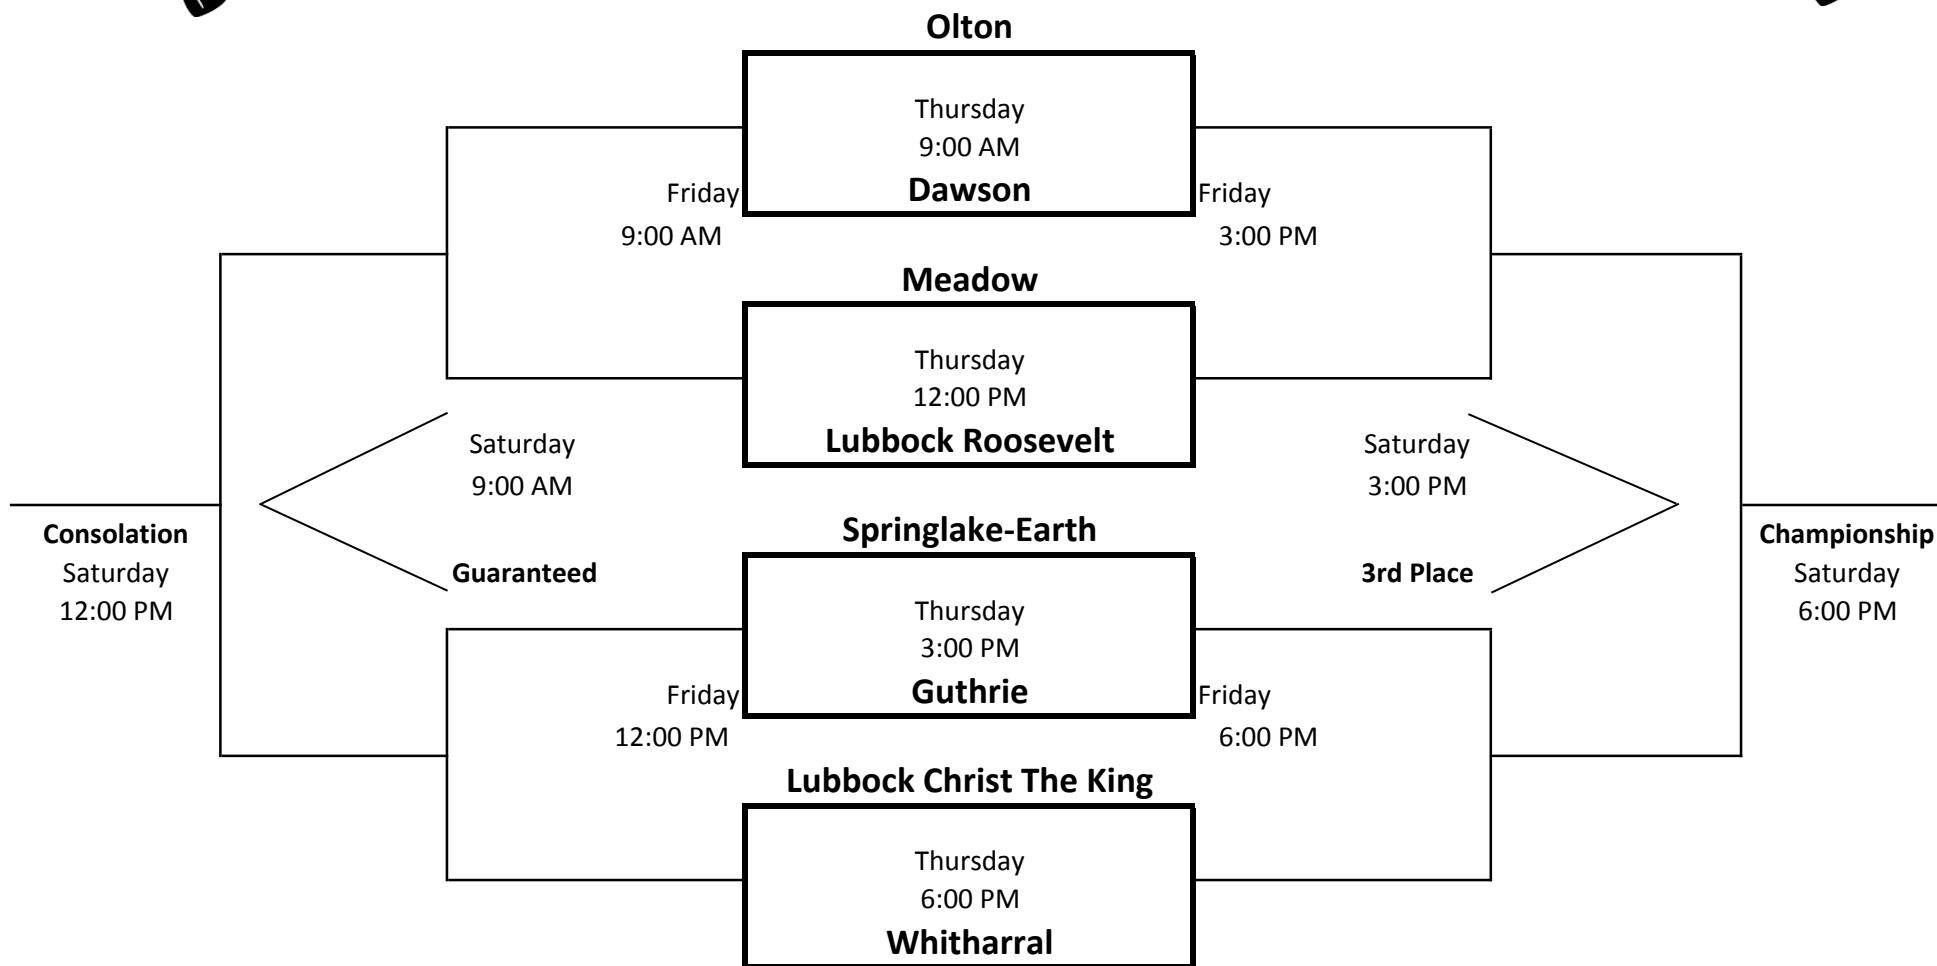

# Whitharral Invitational Tournament

December 10-12 2015

Girls Bracket

\*Bottom team is home and will wear white