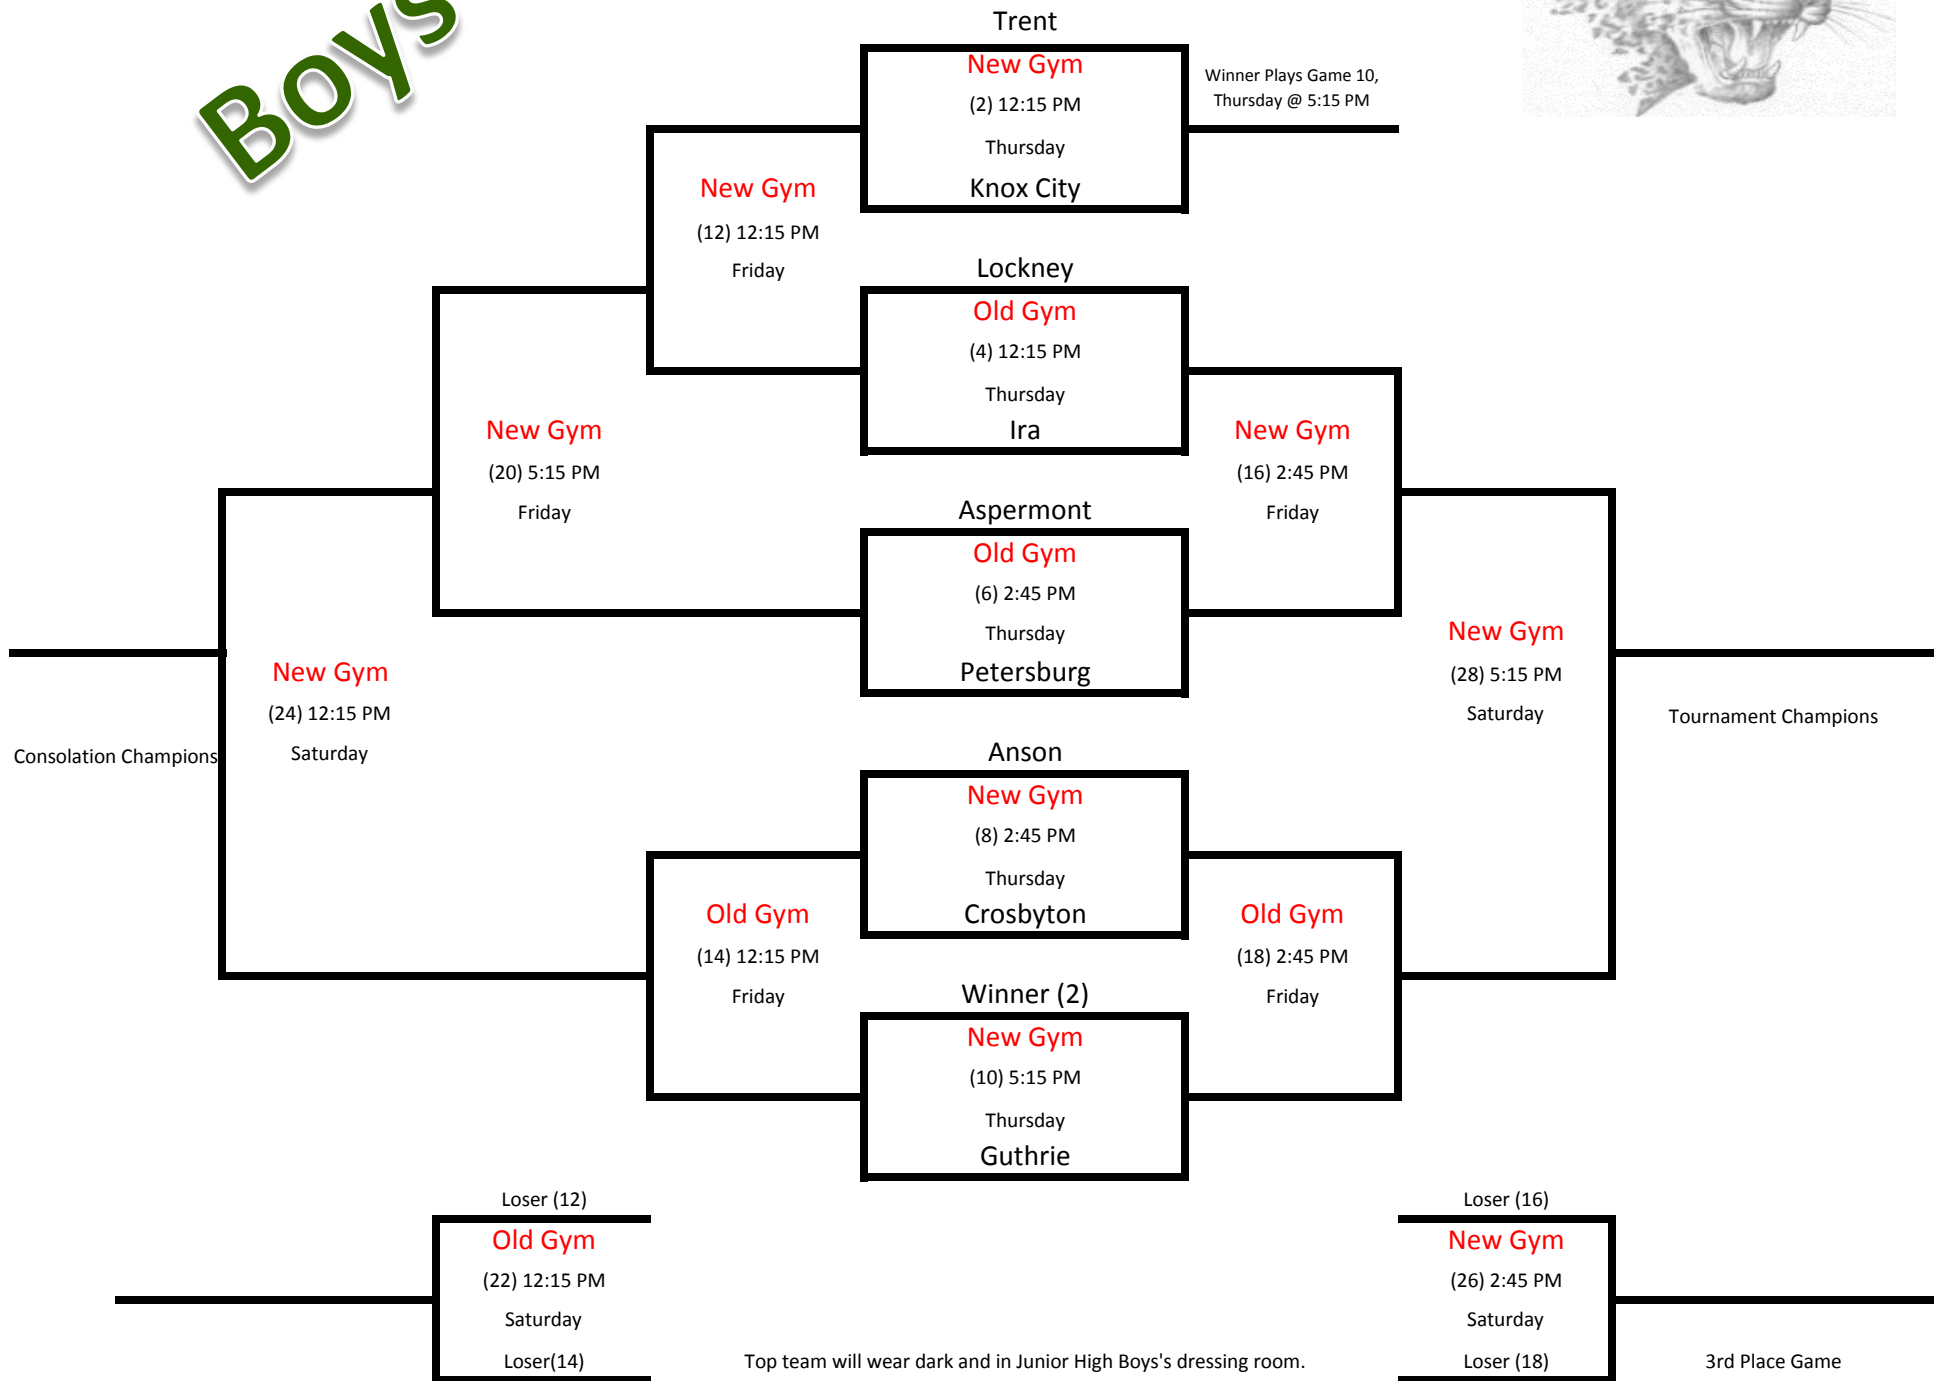

2013 Guthrie Incliment Weather Bracket

BOYS

Top team will wear dark and in Junior High Boys's dressing room.
Bottom team will wear white and in Varsity Boy's dressing room.