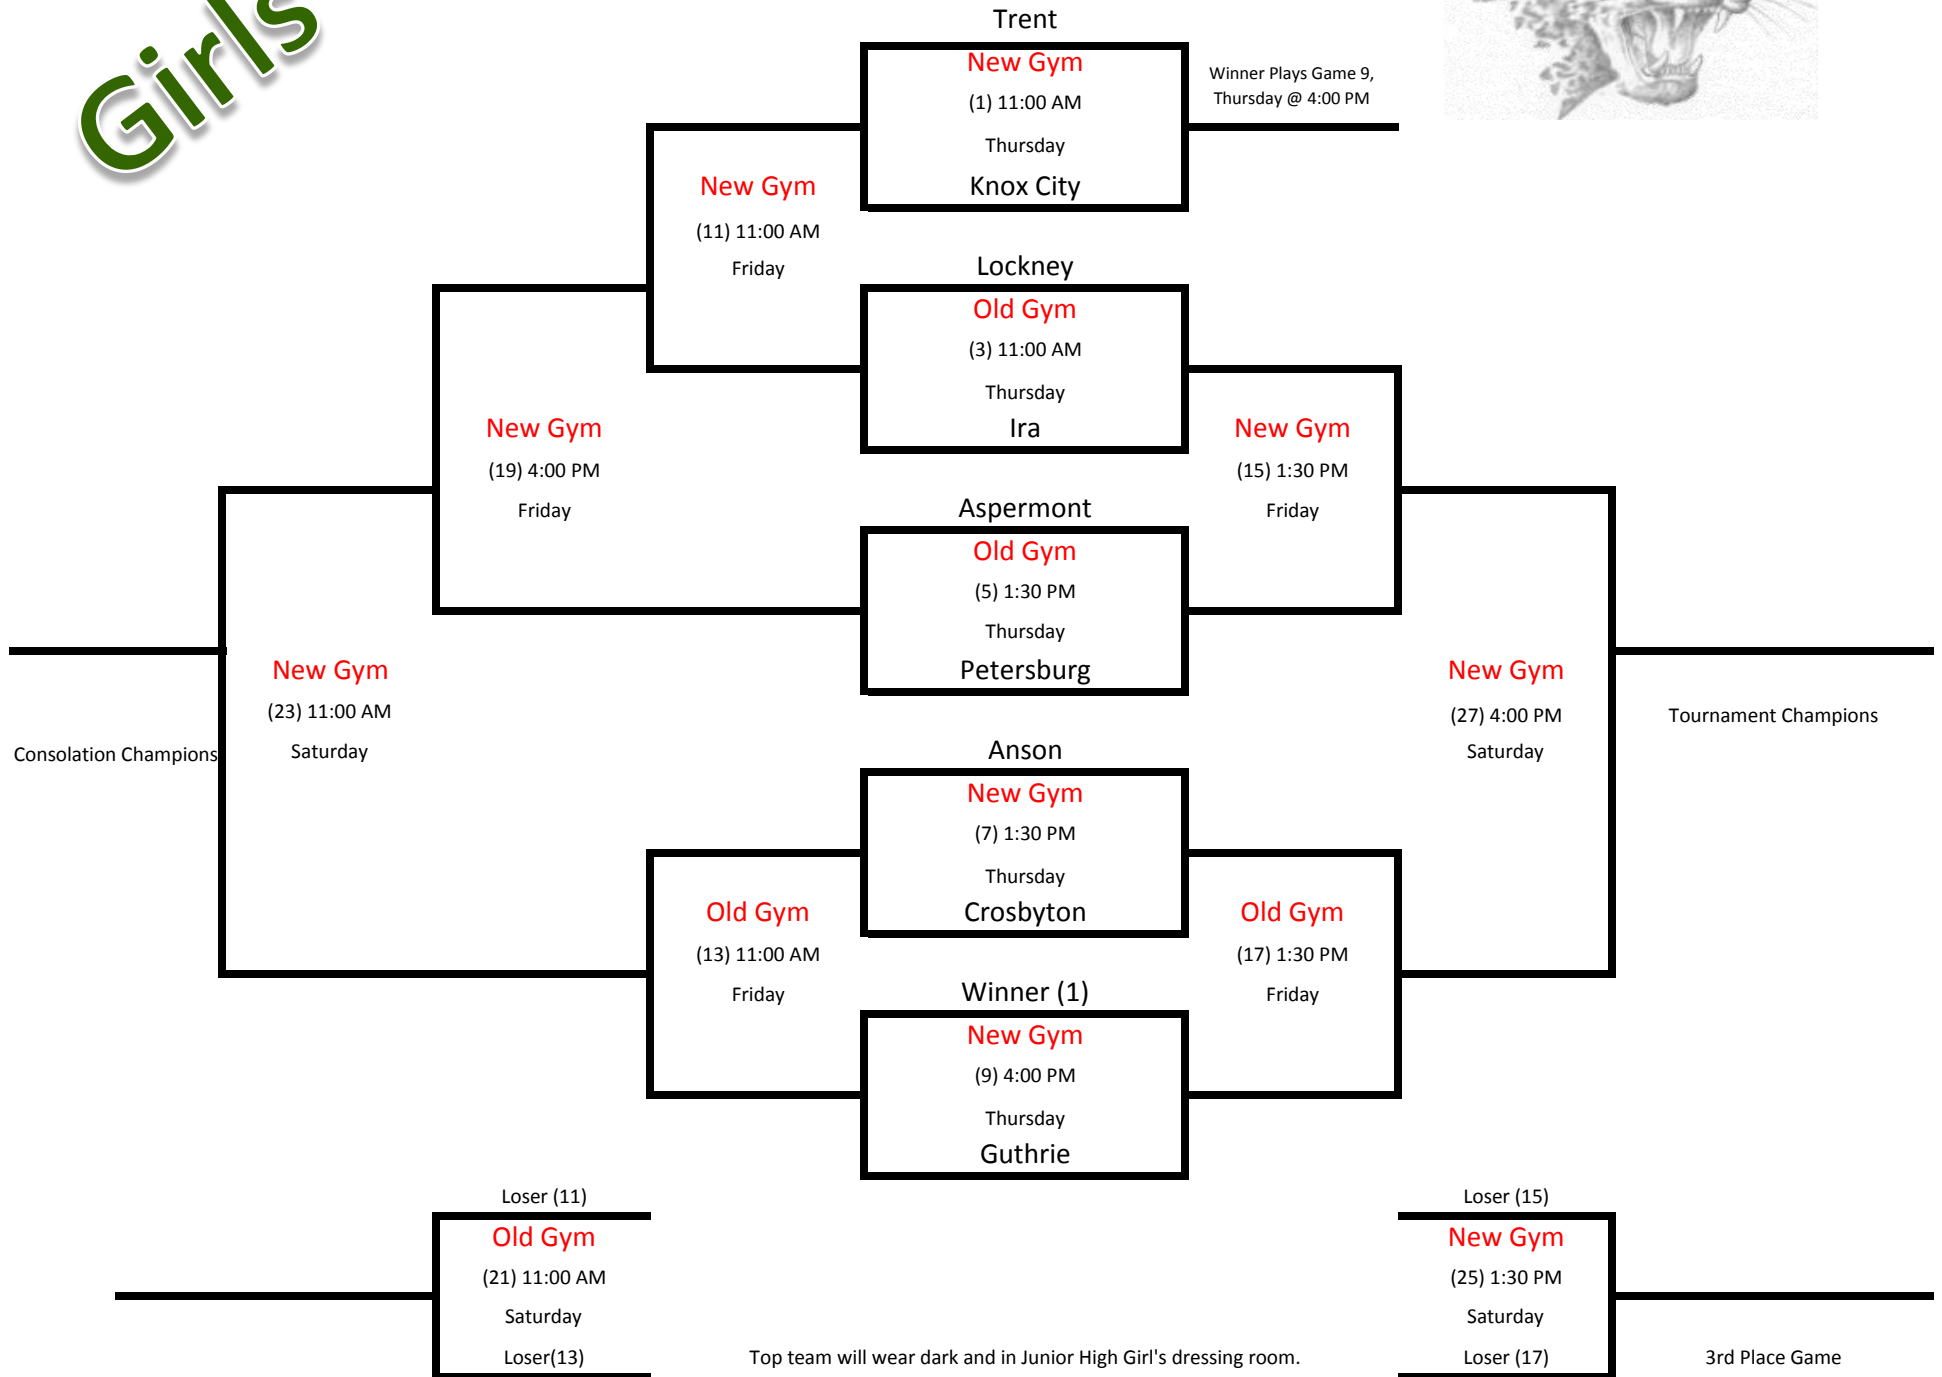

# 2013 Guthrie Incliment Weather Bracket

**Girls**

Top team will wear dark and in Junior High Girl's dressing room.  
 Bottom team will wear white and in Varsity Girl's dressing room.

3rd Place Game